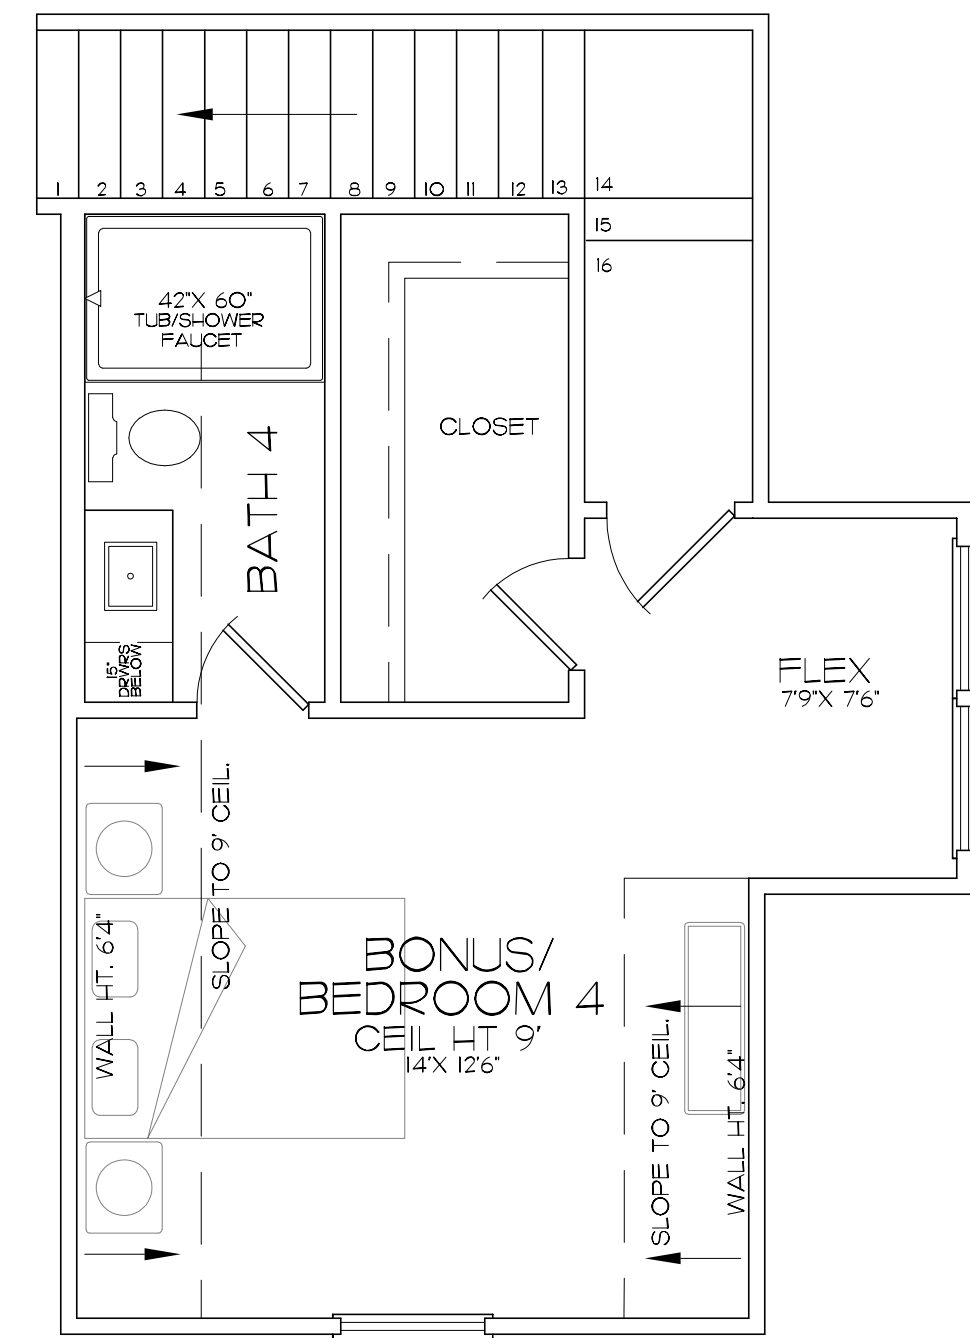

ASTON DALTON BRAXTON  
"DINING ROOM OPTION"  
FIRST FLOOR PLAN  
SCALE: 1/4" = 1'-0"

SECOND FLOOR PLAN  
SCALE: 1/4" = 1'-0"